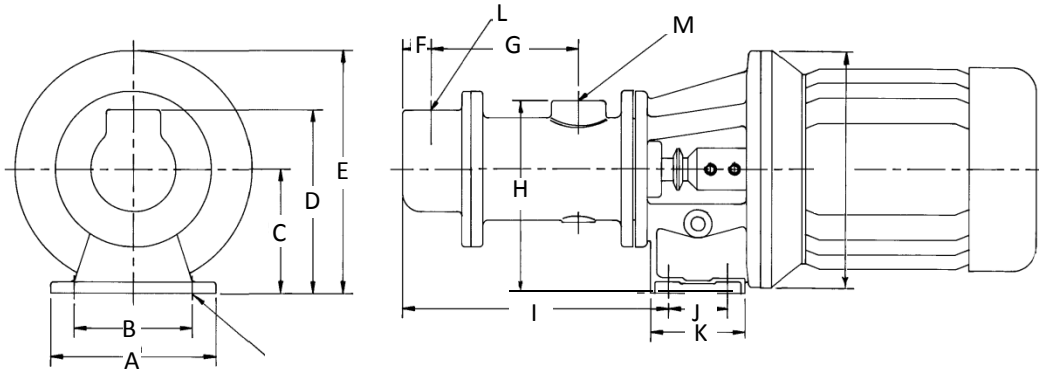

DIMENSION SHEET

CCM501, CCM701,  
CCM1001,  
CCM1901

PUMP TYPE	A'	B'	C'	D'	E'	F'	G'	H'	I'	J'	K'
CCM 501	150	125	80	135	-	22	128	135	260	100	126
CCM 701	140	120	105	155	205	24	125	163	225	50	80
CCM 1001	140	120	105	155	205	24	125	163	225	50	80
CCM 1901	140	120	105	155	205	24	125	163	225	50	80

PUMP TYPE	L'	M'
CCM 501	3/4" BSP FEMALE (SUCTION)	3/4" BSP FEMALE (DELIVERY)
CCM 701	1" BSP FEMALE (SUCTION)	1" BSP FEMALE (DELIVERY)
CCM 1001	1" BSP FEMALE (SUCTION)	1" BSP FEMALE (DELIVERY)
CCM 1901	1" BSP FEMALE (SUCTION)	1" BSP FEMALE (DELIVERY)

DATA SHEET : 2492