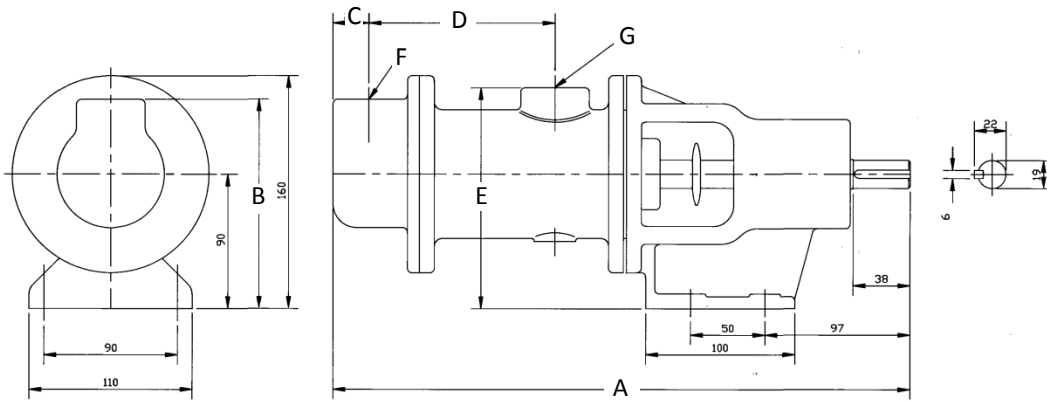

DIMENSION SHEET

CBM501, CBM701,
CBM1001,
CBM1901

PUMP TYPE	A'	B'	C'	D'	E'	F'	G'
CBM 501	400	145	22	128	145	3/4" BSP FEMALE (SUCTION)	3/4" BSP FEMALE (DELIVERY)
CBM 701	389	140	24	126	148	1" BSP FEMALE (SUCTION)	1" BSP FEMALE (DELIVERY)
CBM 1001	389	140	24	126	148	1" BSP FEMALE (SUCTION)	1" BSP FEMALE (DELIVERY)
CBM 1901	389	140	24	126	148	1" BSP FEMALE (SUCTION)	1" BSP FEMALE (DELIVERY)

DATA SHEET : 2437

MANUFACTURED BY  Franklin Electric