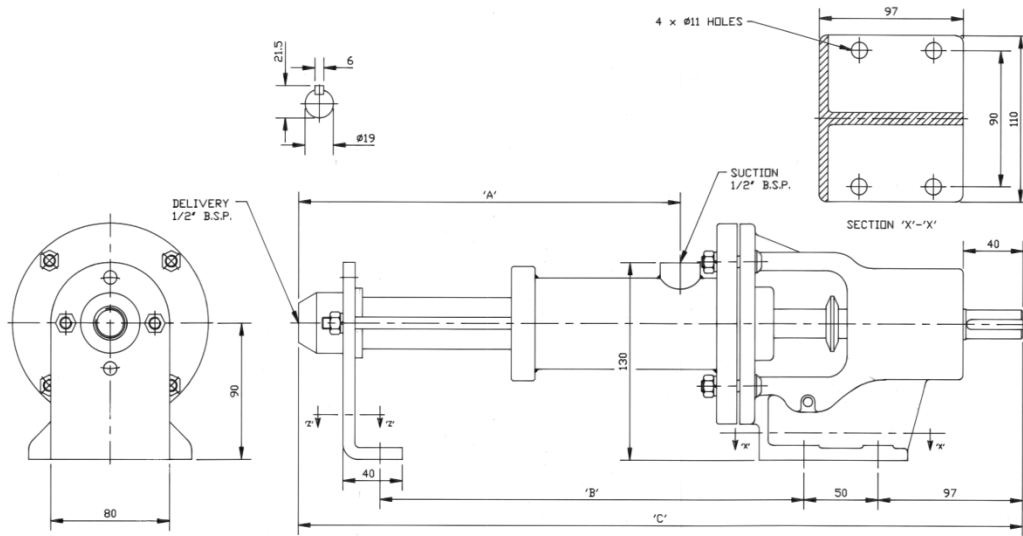

DIMENSION SHEET
ORBIDOS

CBM45, CBM83,
CBM153

PUMP TYPE	A'	B'	C'
CBM45	257	285	487
CBM83	257	285	487
CBM153	287	315	517

DATA SHEET : 3857

MANUFACTURED BY  Franklin Electric