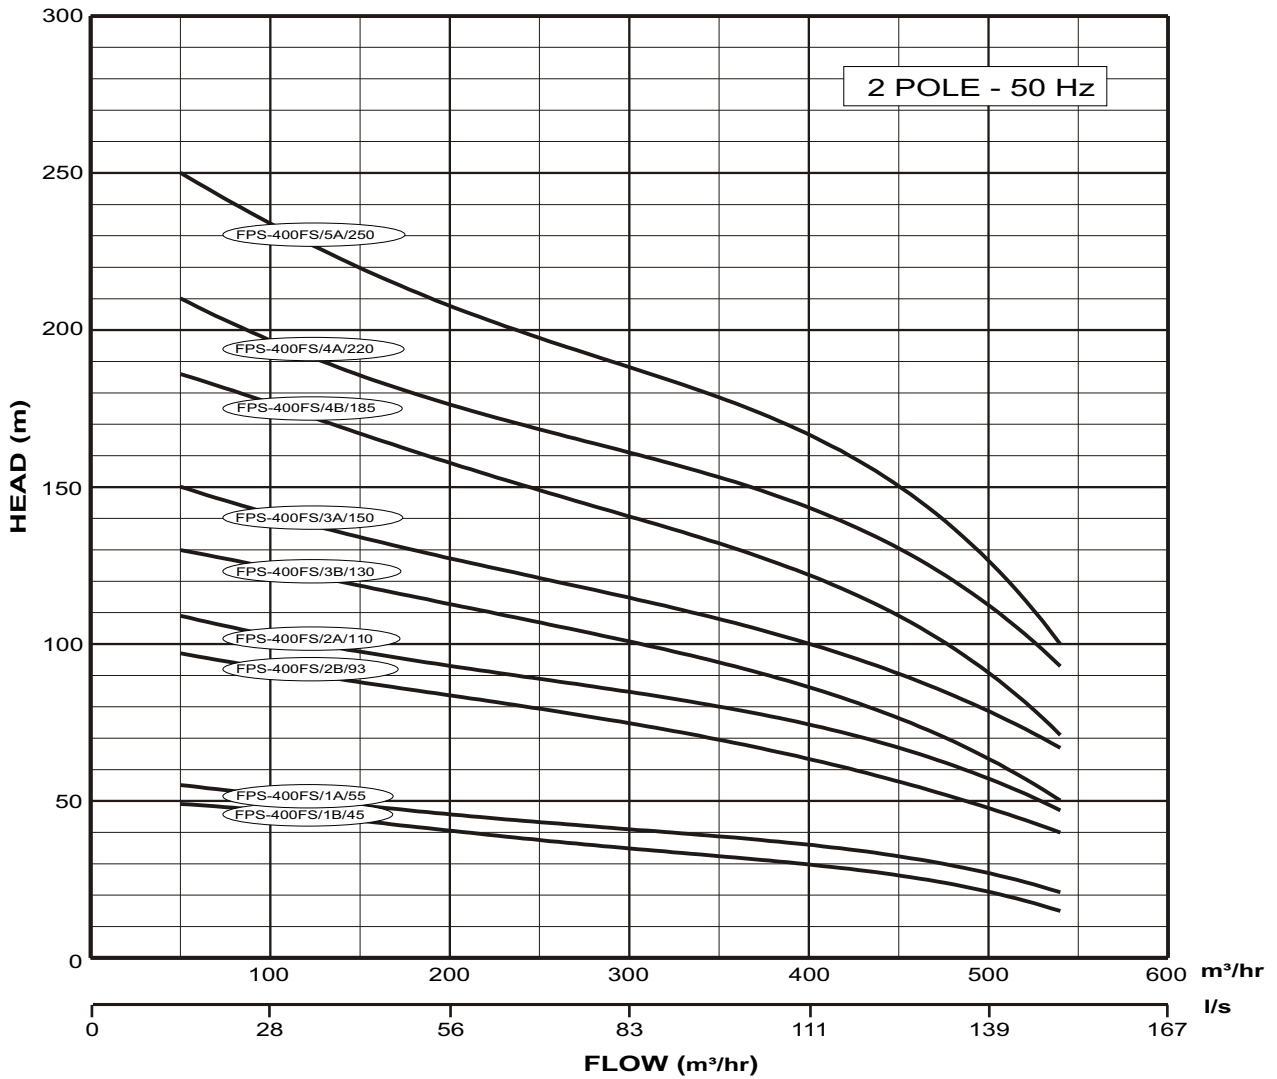

AVERAGE PERFORMANCE CURVE

400FS

DATE 10/10/2011

PERFORMANCE CURVE NO - FPS-400FS