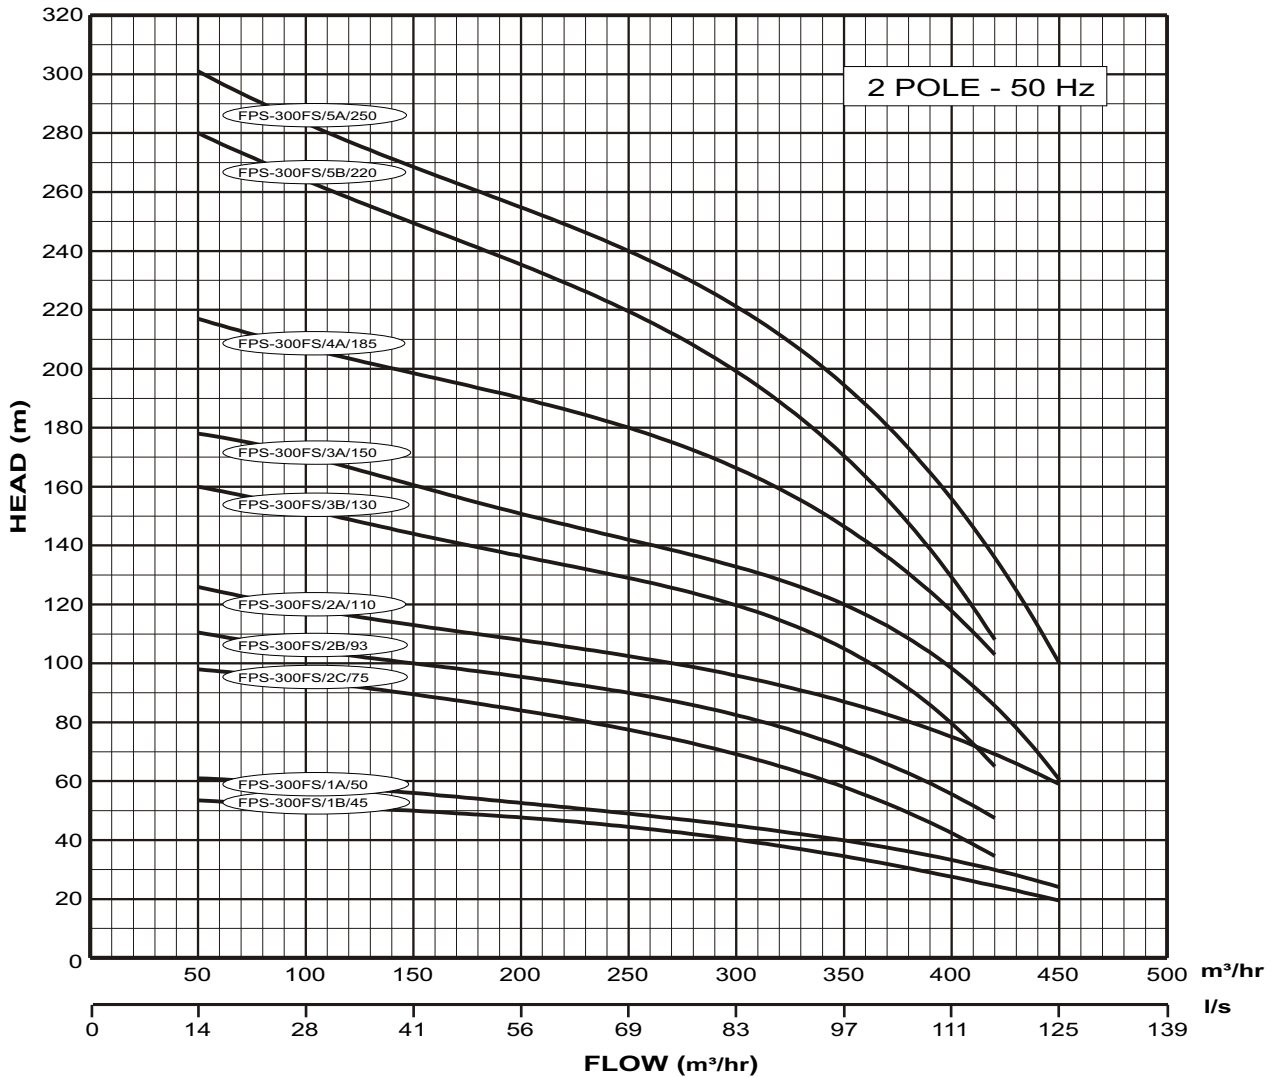

AVERAGE PERFORMANCE CURVE

300FS

DATE 10/10/2011

PERFORMANCE CURVE NO - FPS-300FS