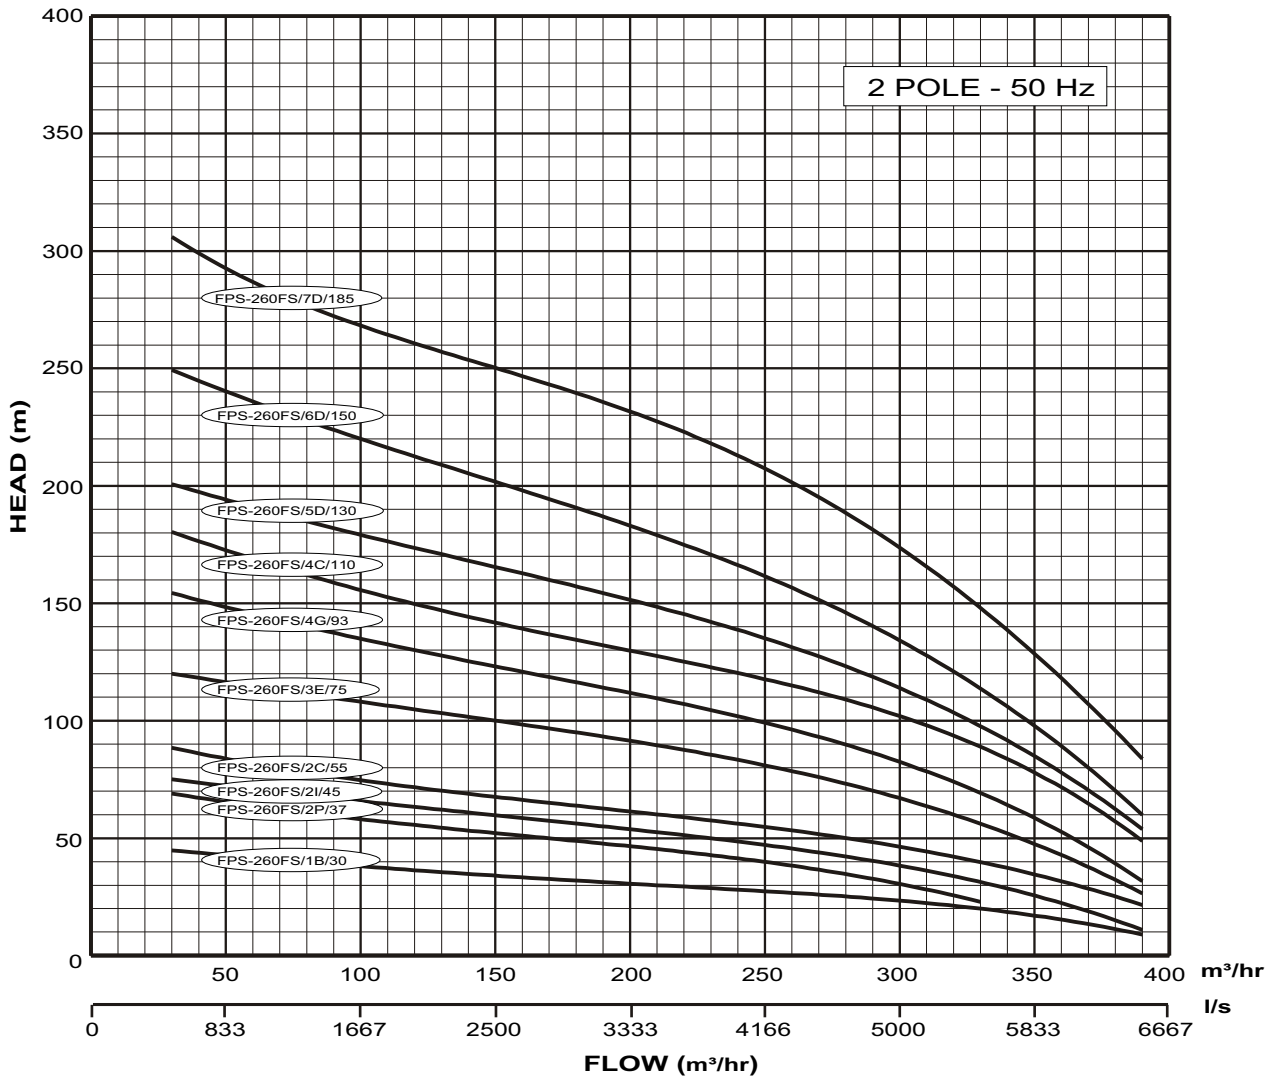

AVERAGE PERFORMANCE CURVE

260FS

DATE 10/10/2011

PERFORMANCE CURVE NO - FPS-260FS