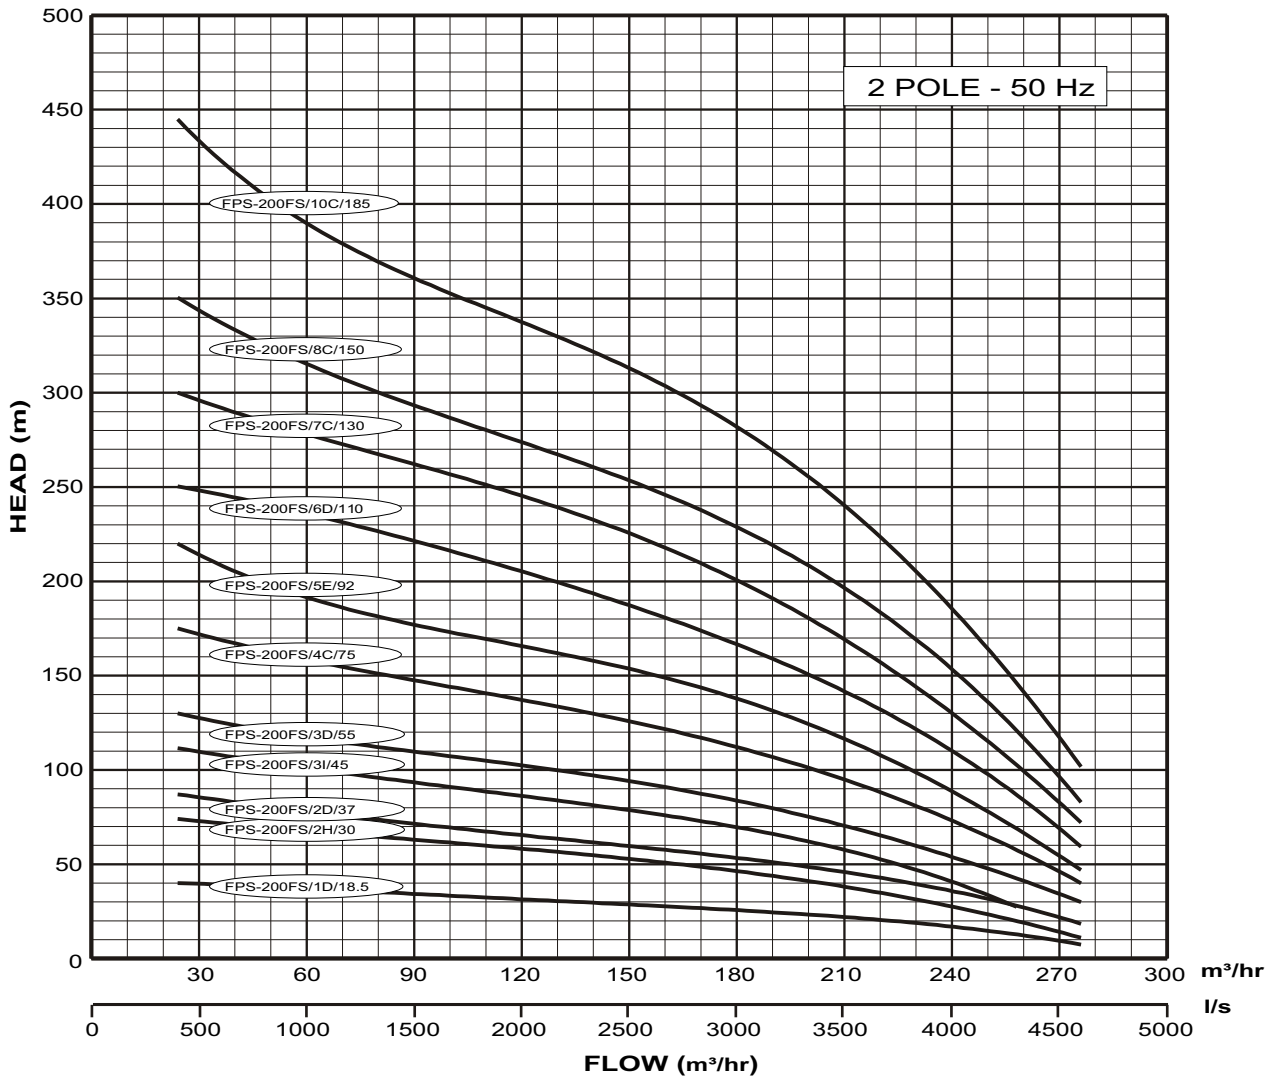

AVERAGE PERFORMANCE CURVE

200FS

DATE 10/10/2011

PERFORMANCE CURVE NO - FPS-200FS