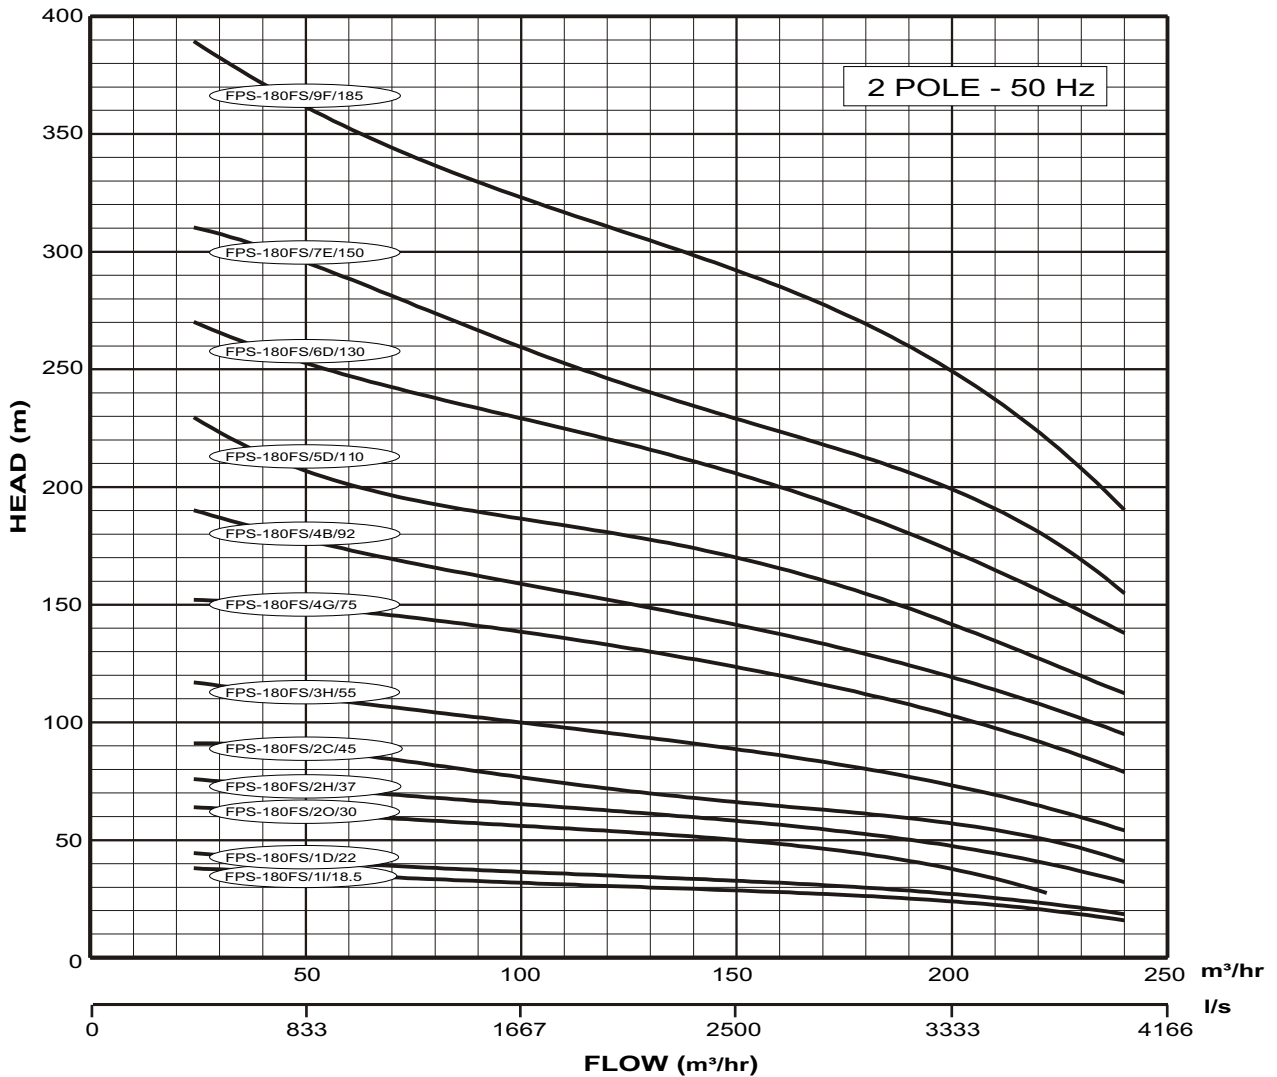

AVERAGE PERFORMANCE CURVE

180FS

DATE 10/10/2011

PERFORMANCE CURVE NO - FPS-180FS