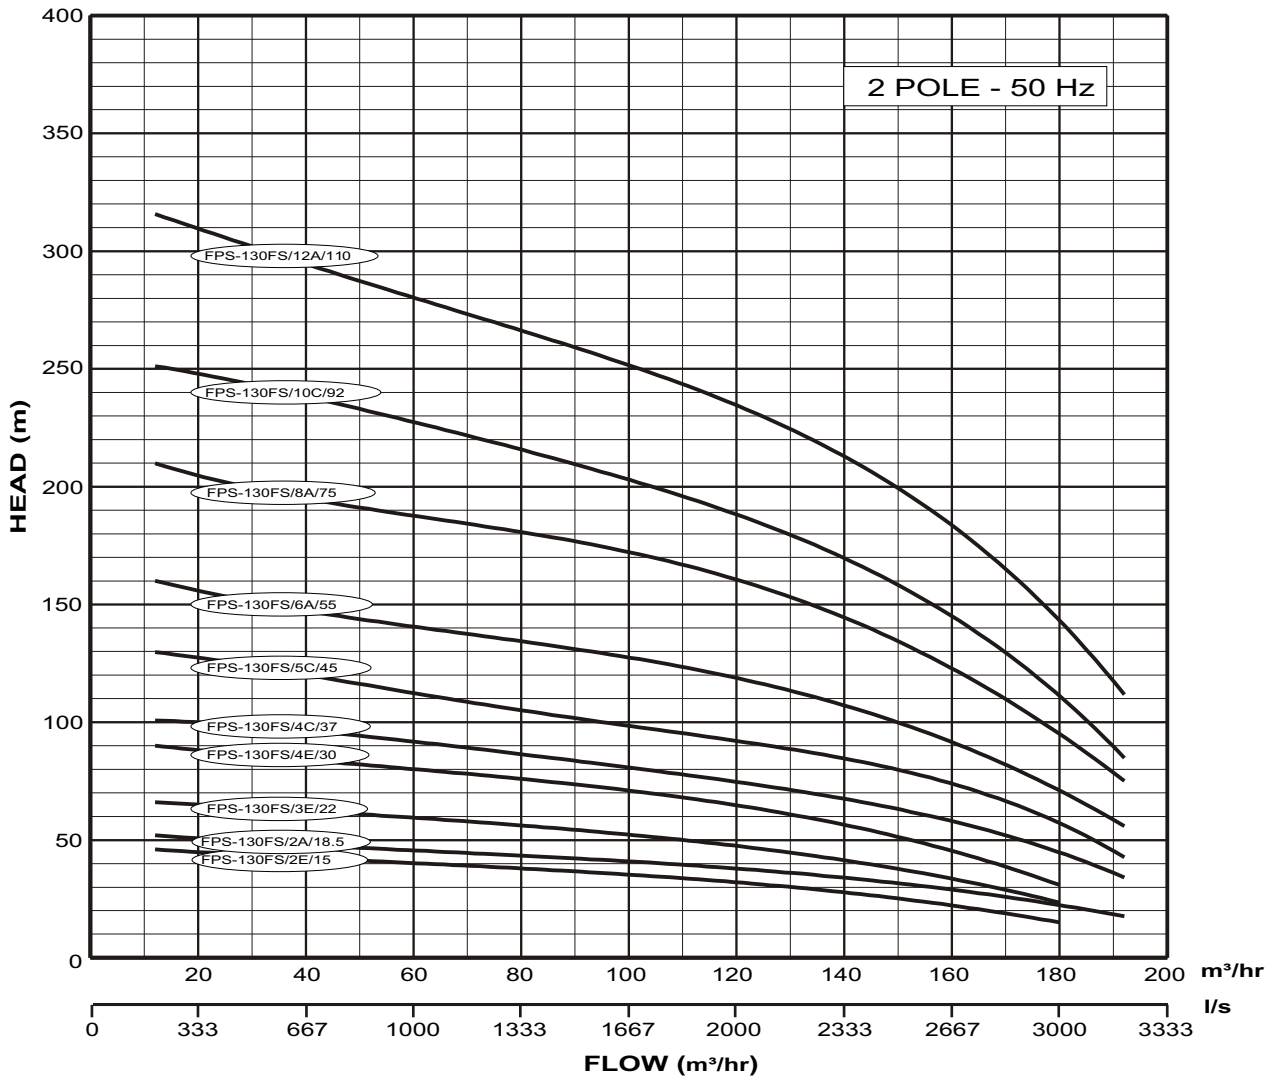

AVERAGE PERFORMANCE CURVE

130FS

DATE 10/10/2011

PERFORMANCE CURVE NO - FPS-130FS