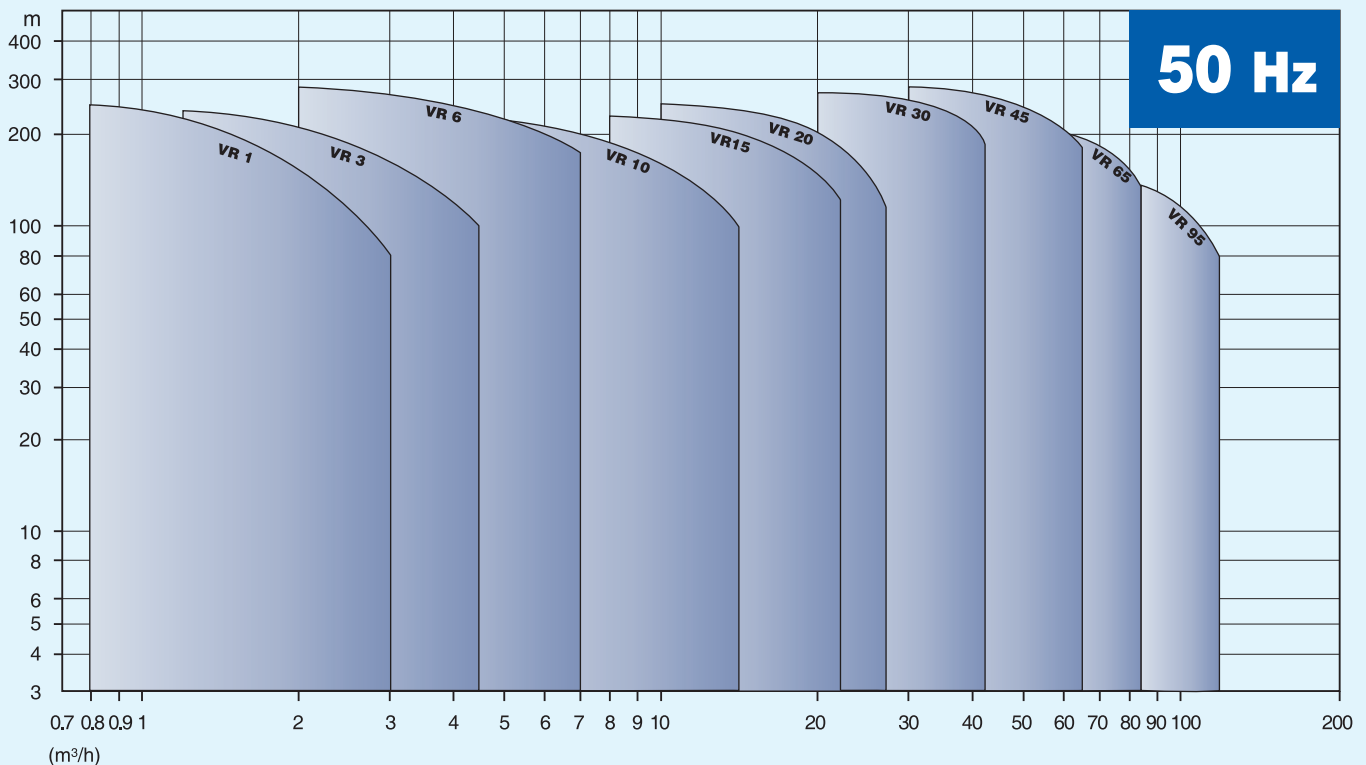

50Hz stainless steel vertical multi-stage pumps

Performance

- Flow rates up to 120 000 l/h
- Heads up to 300m.

Features

- All stainless steel hydraulics for superior durability, efficiency, and performance over a wide variety of applications
- Rugged motor mounting with oversized ball bearings ensure long operating life in the toughest jobs. Heavy-duty motor bearing not required.
- Standard equipment mechanical seal provides superior sealing between pump and motor
- In-line suction and discharge with round flanges fit widest range of applications and provide convenient, compact installation
- Rugged IEC mount electric motors with standard B14/B5 flanges

Pump Specifications

- Standard AISI 304 SS hydraulics
- Capacities up to 120m³/h
- Heads up to 30 bar
- Liquid temperature range: -15°C to +120°C
- Rotation: counter-clockwise looking at drive-end
- Standard round flanges on body type PN25
- Hydraulic characteristics are according to ISO Standard 9906, Annex A

Applications

- Mining
- Pressure boosting
- Boiled feed
- Water supply and treatment
- Reverse osmosis
- Wash down units
- Hot/cold water circulation for HVAC systems
- Irrigation

Typical Performance Guide

Franklin Electric South Africa (Pty) Ltd

Head Office and Factory
13 Engwena Road, Sebenza
Edenvale, 1610
PO Box 8136, Edenglen
1613, South Africa
Tel: +27 11 723 6500
Fax: +27 11 609 2417
E-mail: info@fele.com

Franklin Electric Botswana (Pty) Ltd

Plot 42 Gaborone International Commerce Park
Private Bag BR225 Broadhurst,
Gaborone, Botswana
Tel: +267 397 4926
Fax: +267 397 4927
Email: infobw@fele.com

Franklin Electric Zambia (Pty) Ltd

Cell: +260 96 988 5093

Service and Support

Franklin Electric is the leading manufacturer of world-class pumping system solutions, providing the highest quality, availability, service, innovation and most cost effective in the industry. Backed by unsurpassed expertise throughout Africa, these leading brands are ideal for various pumping applications.