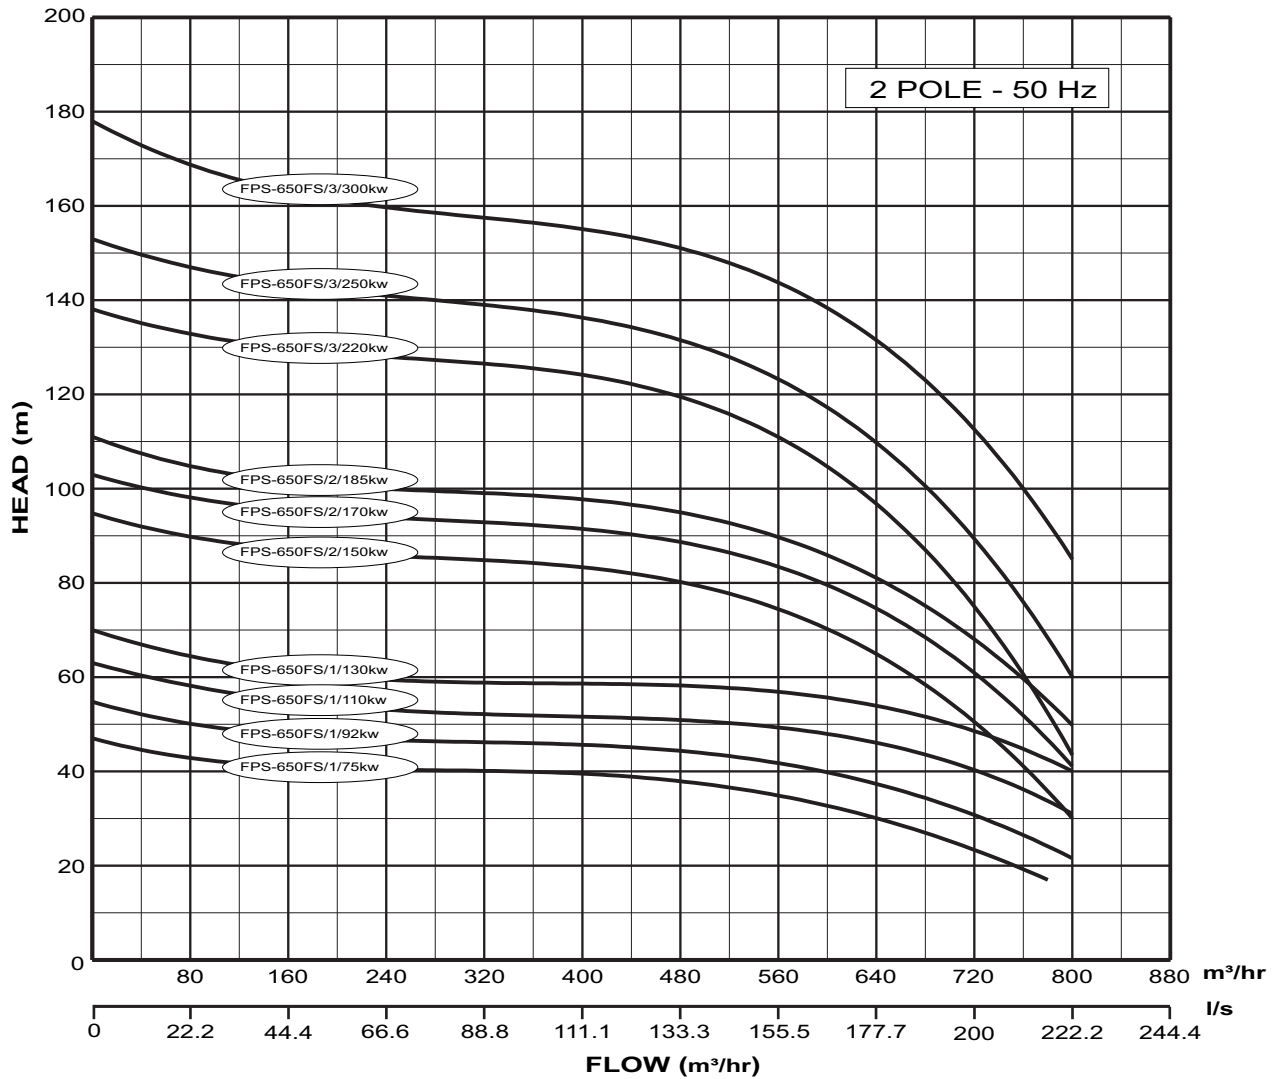

AVERAGE PERFORMANCE CURVE

650FS

DATE 5/11/2014

PERFORMANCE CURVE NO - FPS-650FS