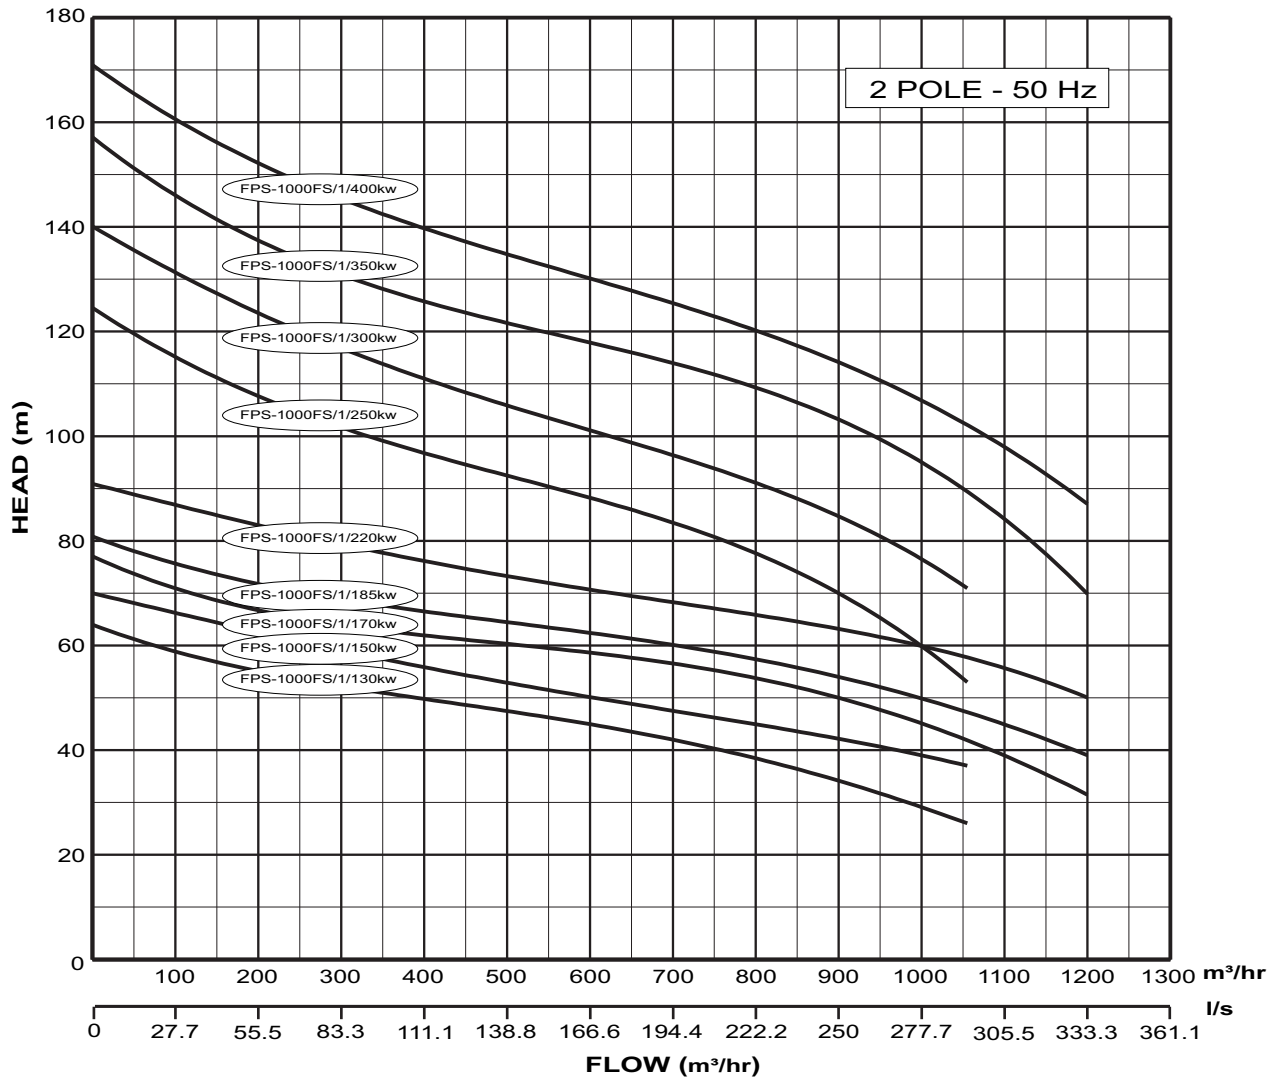

AVERAGE PERFORMANCE CURVE

1000FS

DATE 5/11/2014

PERFORMANCE CURVE NO - FPS-1000FS